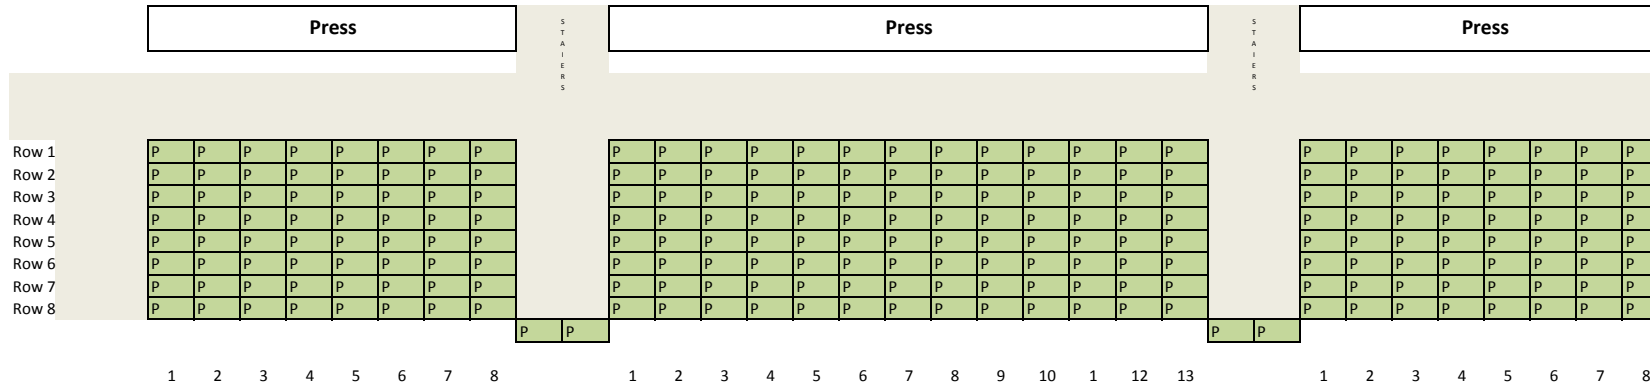

Seating Arrangement for Session 2

Main Stage

Bolcony

Prog	Count
PhD	100
MTPD	4
MTech	214
MSR	29
MBA	23
Mdes	13
MSc	65
MSPD	6
VLFM	-
Total	454

P	645
G	70
G Total	1169