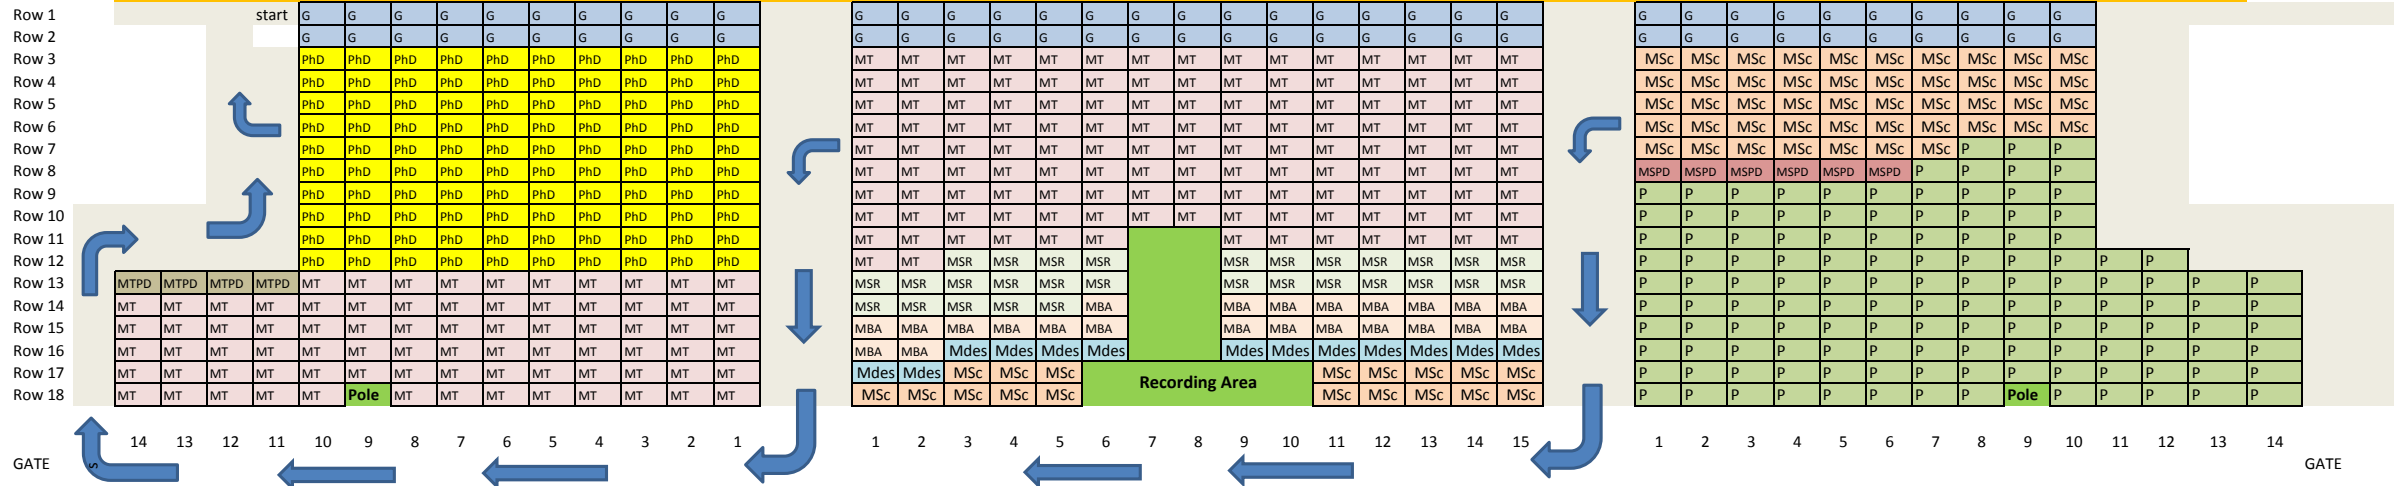

Seating Arrangement for Session 2

Main Stage

Bolcony

Prog	Count
PhD	100
MTPD	4
MTech	214
MSR	29
MBA	23
Mdes	13
MSc	65
MSPD	6
VLFM	-
Total	454

P	645
G	70
G Total	1169